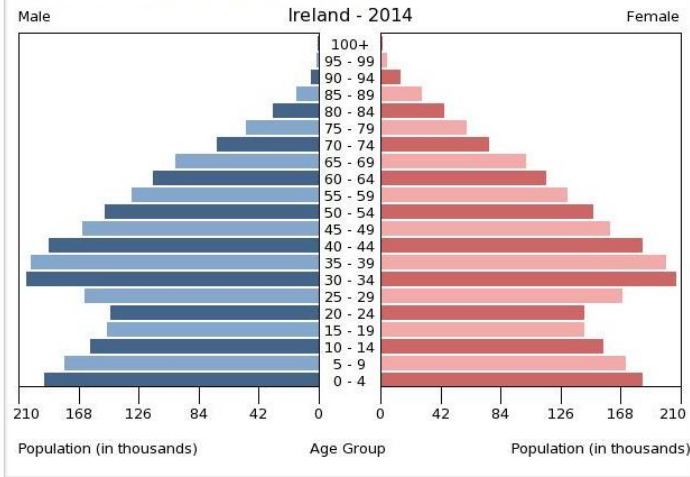

AUSTRIA

Population Pyramid Graph - Custom Region - Austria

BELGIUM

Population Pyramid Graph - Custom Region - Belgium

DENMARK

Population Pyramid Graph - Custom Region - Denmark

FINLAND

Population Pyramid Graph - Custom Region - Finland

FRANCE

Population Pyramid Graph - Custom Region - France

GERMANY

Population Pyramid Graph - Custom Region - Germany

GREECE

Population Pyramid Graph - Custom Region - Greece

HUNGARY

Population Pyramid Graph - Custom Region - Hungary

IRELAND

Population Pyramid Graph - Custom Region - Ireland

ITALY

Population Pyramid Graph - Custom Region - Italy

NETHERLANDS

Population Pyramid Graph - Custom Region - Netherlands

NORWAY

Population Pyramid Graph - Custom Region - Norway