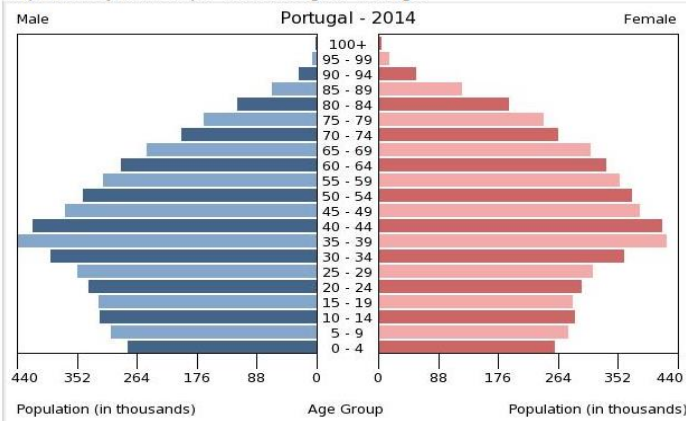

PORTUGAL

Population Pyramid Graph - Custom Region - Portugal