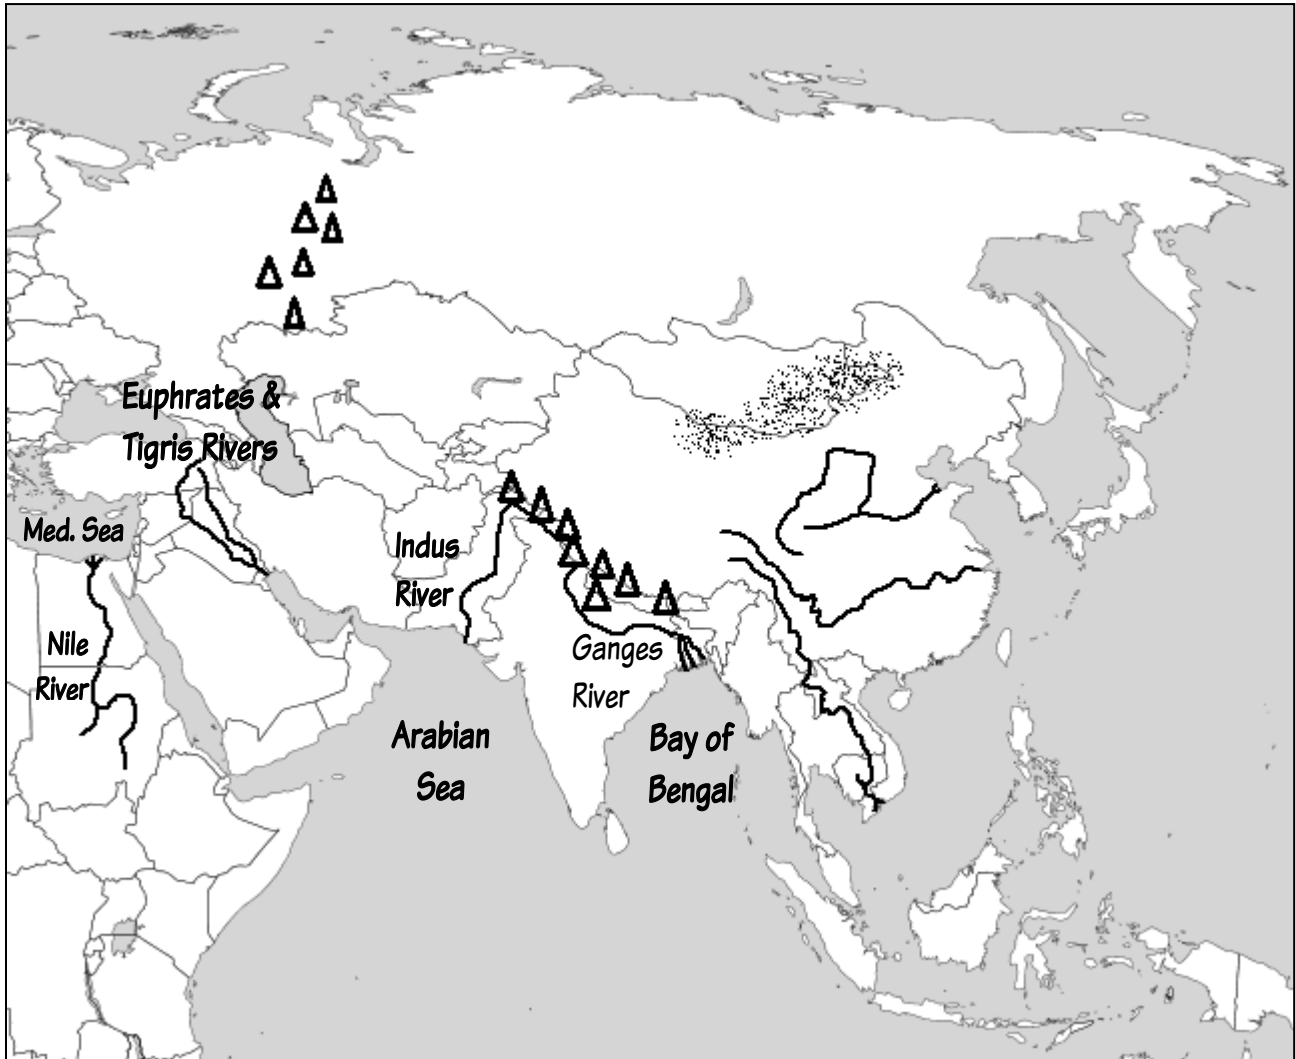

EAST ASIA: Physical Map

Label these landforms:

- Himalayas (Mountains)
- Ural Mountains
- Gobi Desert

Label these bodies of water:

- Indian Ocean
- Pacific Ocean
- South China Sea
- Lake Baikal
- Aral Sea

Label these rivers:

- Mekong
- Yellow
- Yangtze