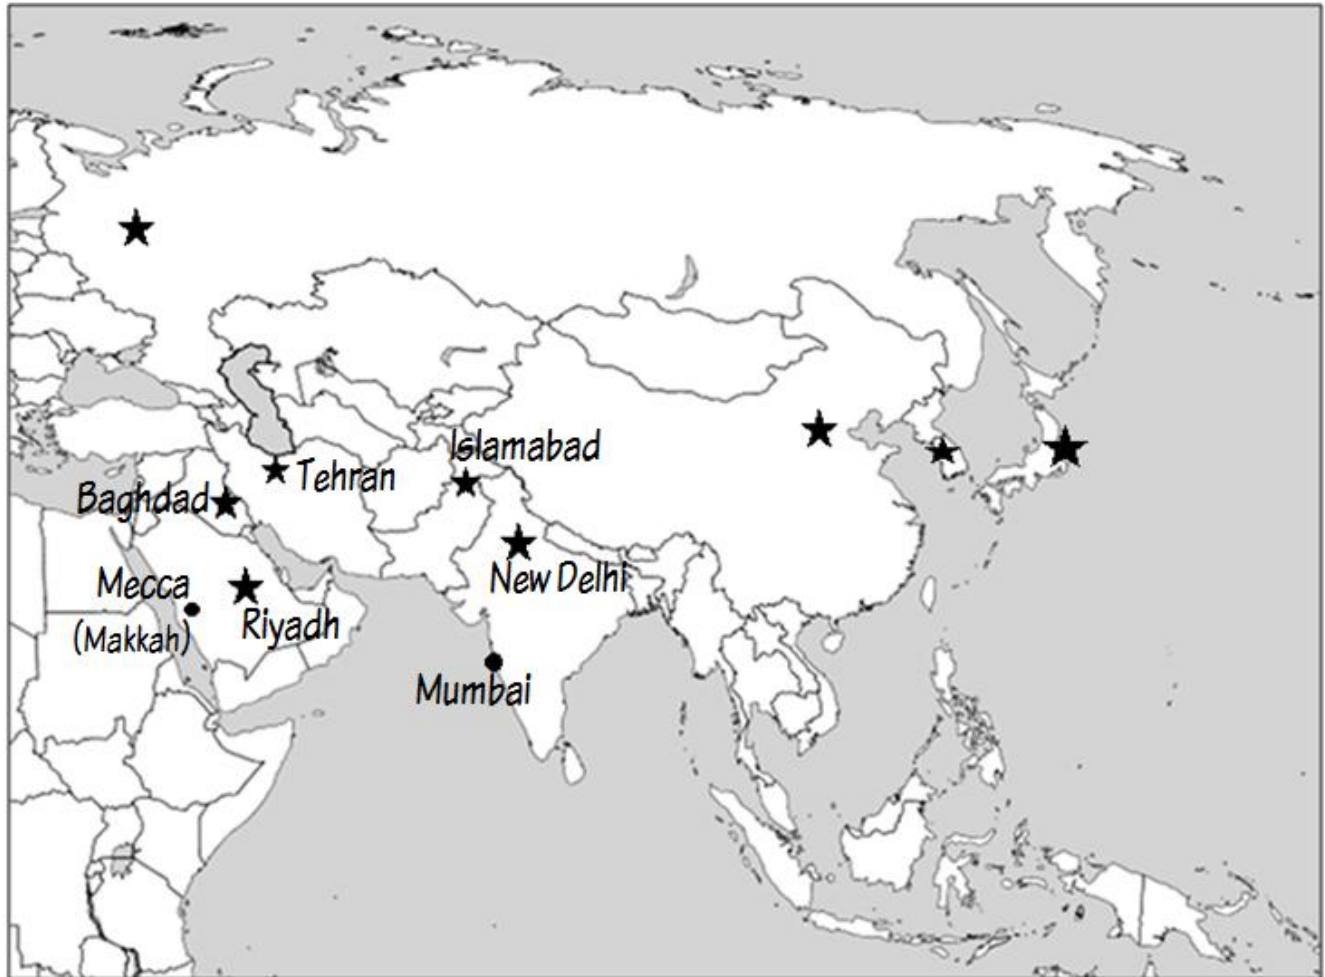

## EAST ASIA: Political Map

**Color-code these countries  
and this key:**

- India (yellow)
- Pakistan (light blue)
- China (blue stripes)
- Vietnam (light green)
- Indonesia (purple)
- North Korea (red)
- South Korea (dark green)
- Japan (dark blue)
- Russia (red stripes)

**Label these cities:**

- Moscow**
- Seoul**
- Tokyo**
- Beijing**

### Label these bodies of water:

- Indian Ocean
- Pacific Ocean
- South China Sea
- Lake Baikal
- Aral Sea

### Label these rivers:

- Mekong
- Yellow
- Yangtze